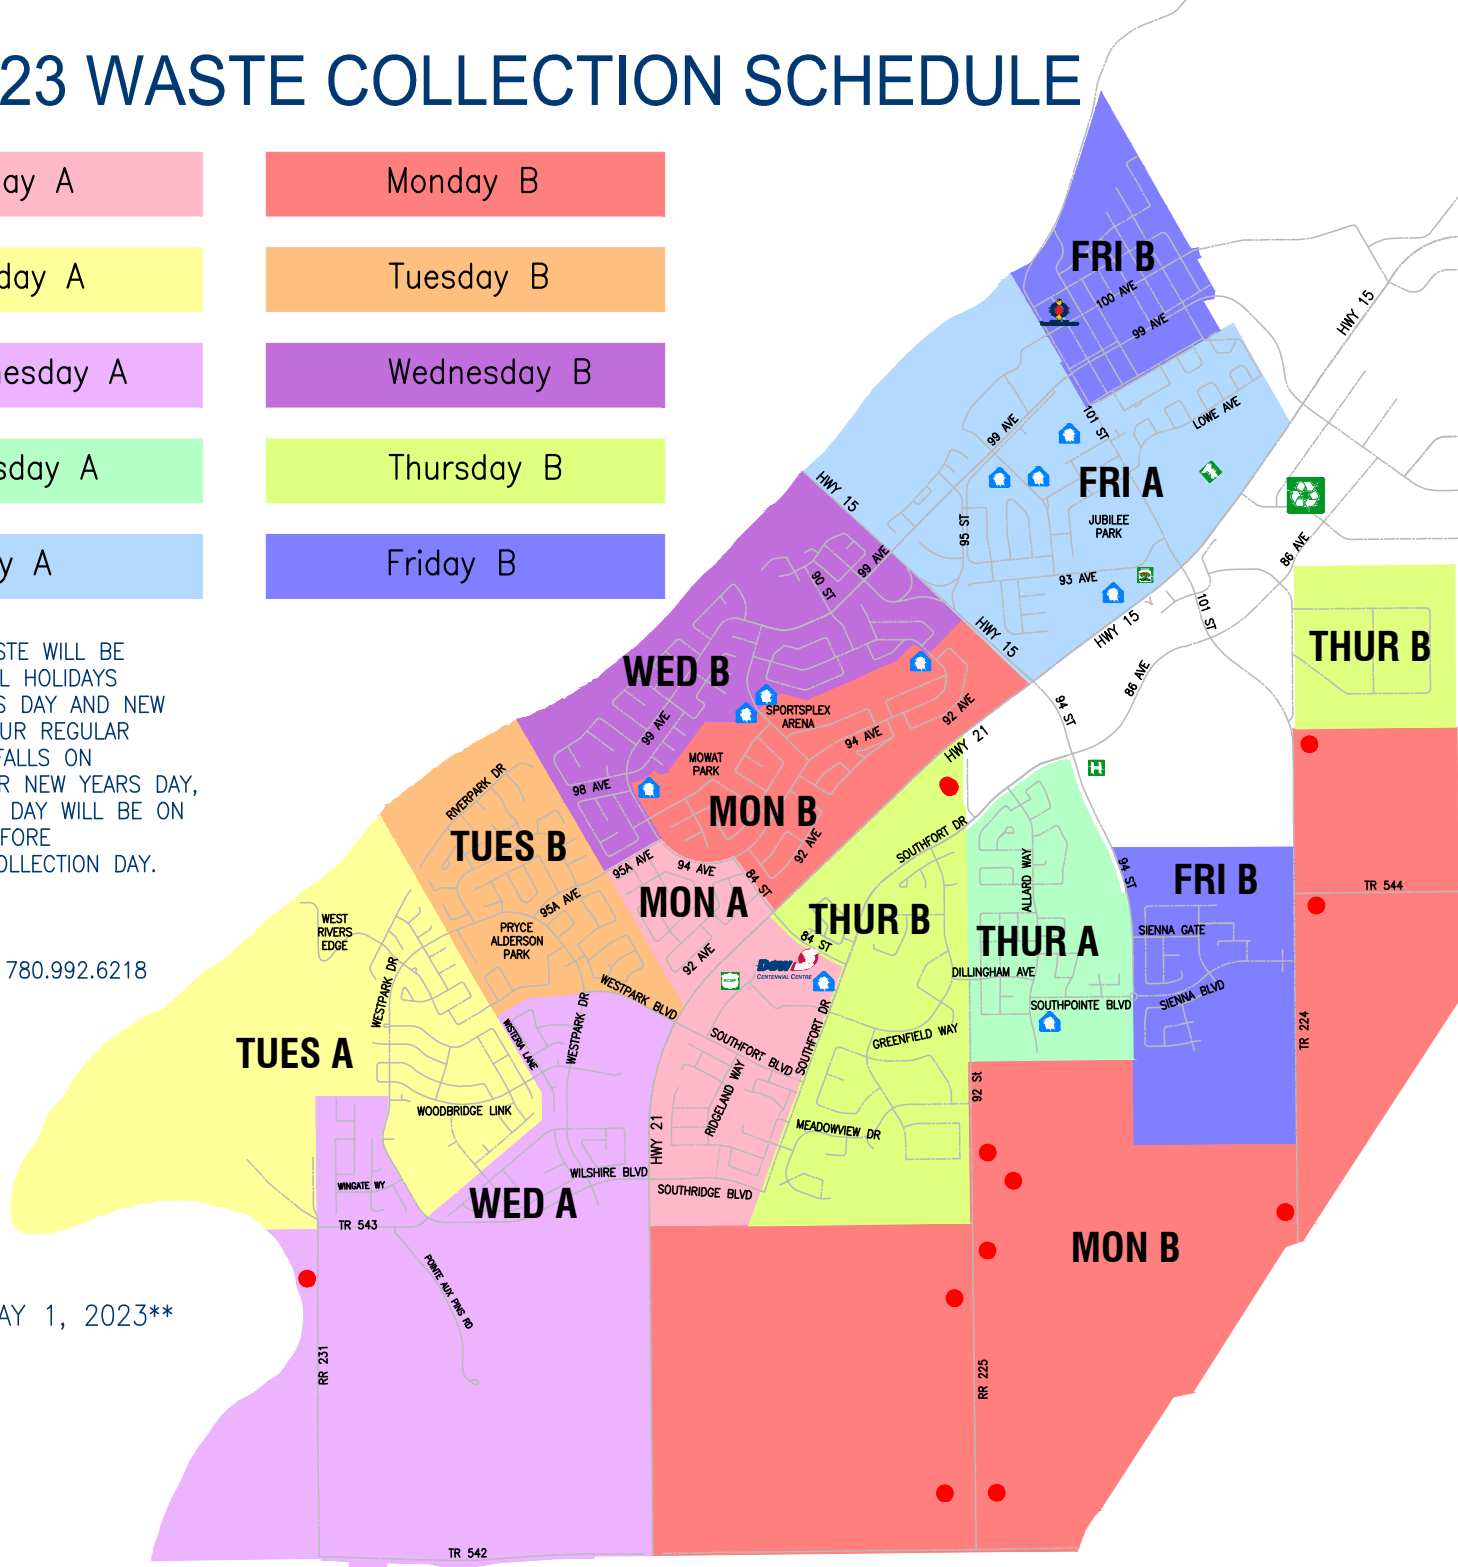

2023 WASTE COLLECTION SCHEDULE

Monday A

Monday B

Tuesday A

Tuesday B

Wednesday A

Wednesday B

Thursday A

Thursday B

Friday A

Friday B

PLEASE NOTE: WASTE WILL BE COLLECTED ON ALL HOLIDAYS EXCEPT CHRISTMAS DAY AND NEW YEARS DAY. IF YOUR REGULAR COLLECTION DAY FALLS ON CHRISTMAS DAY OR NEW YEARS DAY, YOUR COLLECTION DAY WILL BE ON THE SATURDAY BEFORE YOUR REGULAR COLLECTION DAY. MUST HAVE ITEMS OUT BY 7:00 AM

QUESTIONS? CALL 780.992.6218

EFFECTIVE MAY 1, 2023

LEGEND

- RECYCLING & TRANSFER STATION
- SCHOOL
- HOSPITAL
- RCMP STATION
- FIRE STATION
- GOLF COURSE
- CITY HALL
- RESIDENTIAL ACREAGE