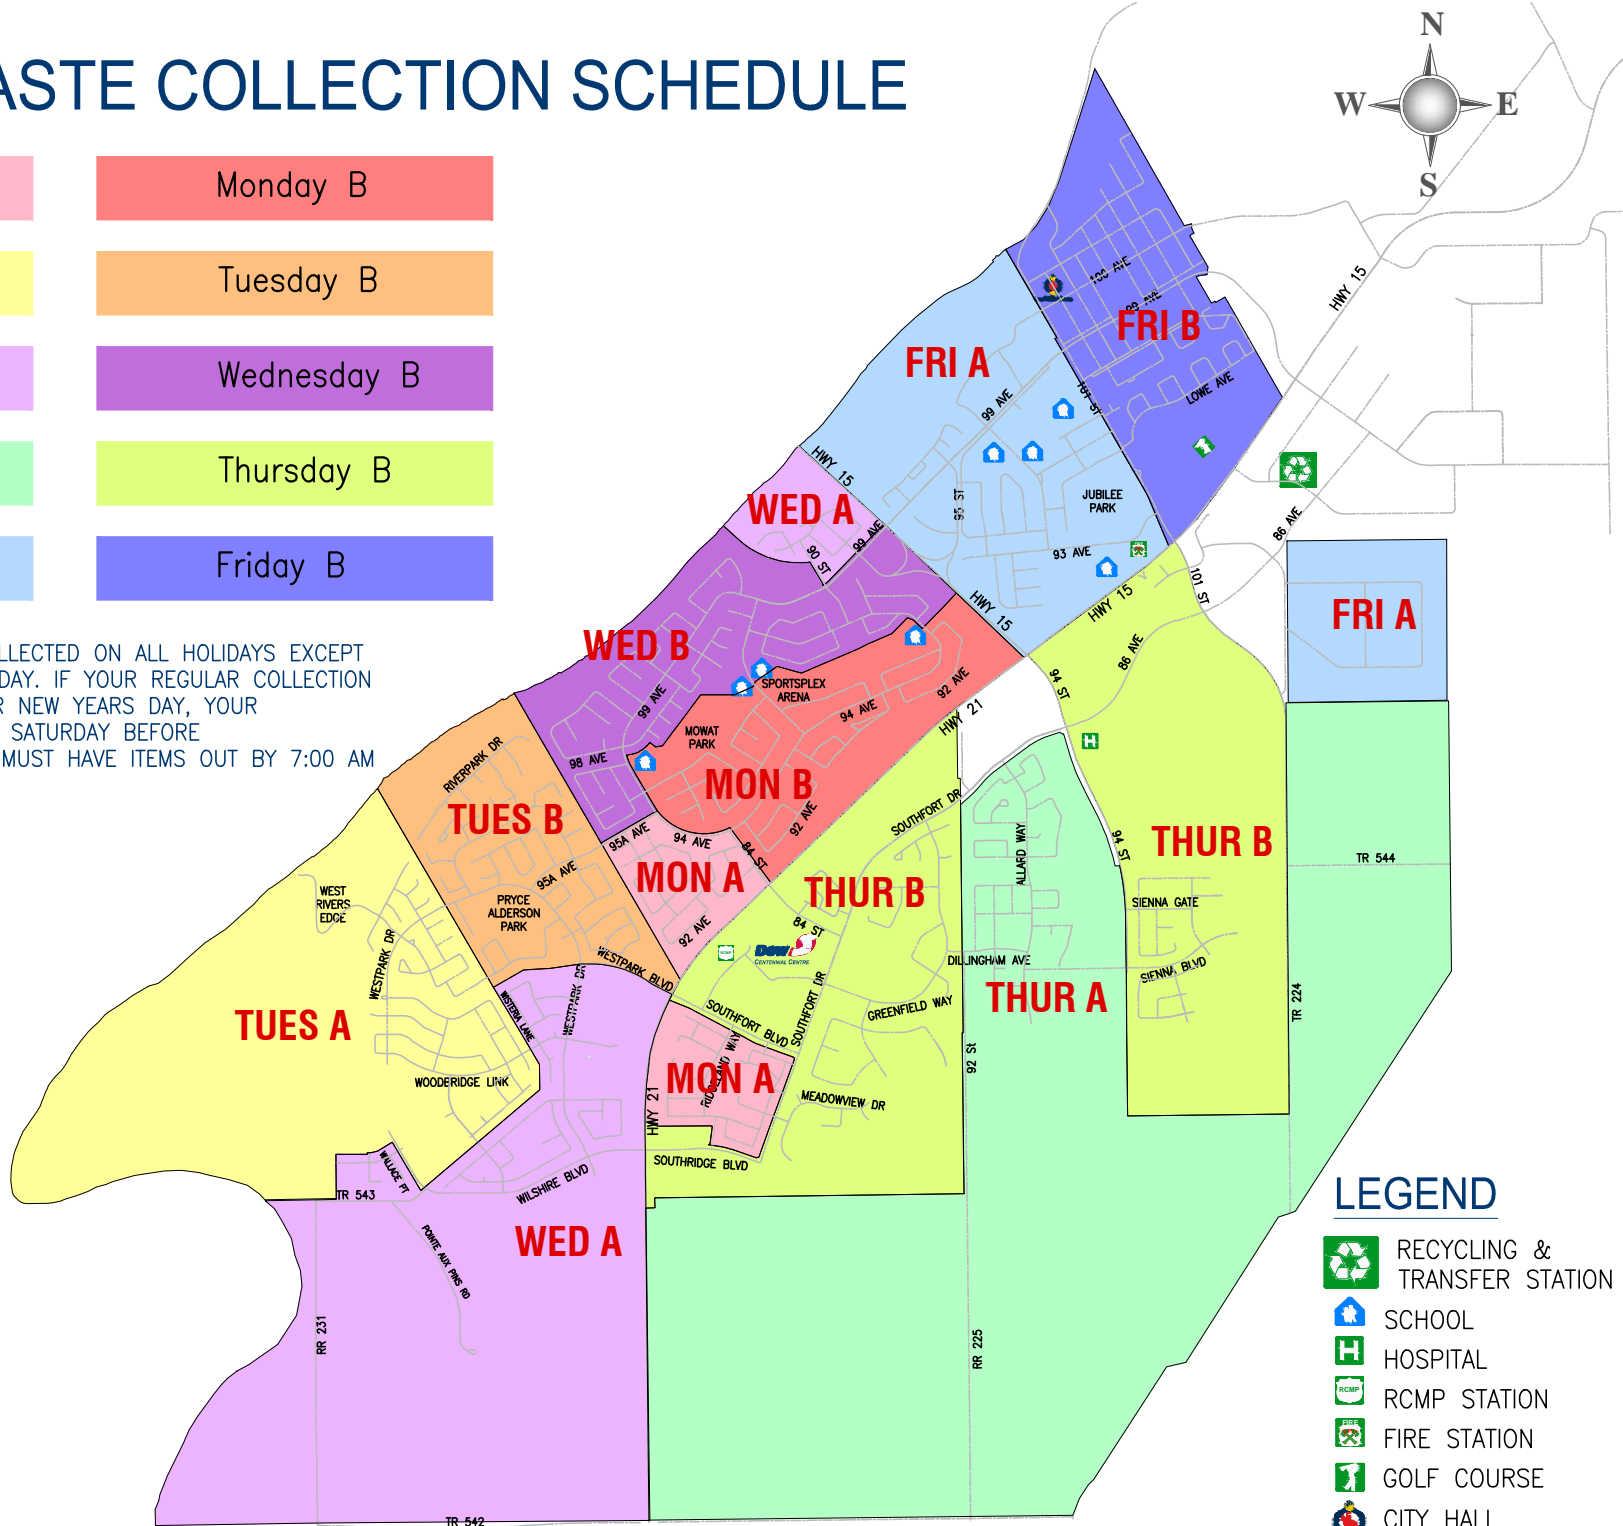

# 2021 WASTE COLLECTION SCHEDULE

Monday A

Monday B

Tuesday A

Tuesday B

Wednesday A

Wednesday B

Thursday A

Thursday B

Friday A

Friday B

PLEASE NOTE: WASTE WILL BE COLLECTED ON ALL HOLIDAYS EXCEPT CHRISTMAS DAY AND NEW YEARS DAY. IF YOUR REGULAR COLLECTION DAY FALLS ON CHRISTMAS DAY OR NEW YEARS DAY, YOUR COLLECTION DAY WILL BE ON THE SATURDAY BEFORE YOUR REGULAR COLLECTION DAY. MUST HAVE ITEMS OUT BY 7:00 AM

## LEGEND

- RECYCLING & TRANSFER STATION
- SCHOOL
- HOSPITAL
- RCMP STATION
- FIRE STATION
- GOLF COURSE
- CITY HALL