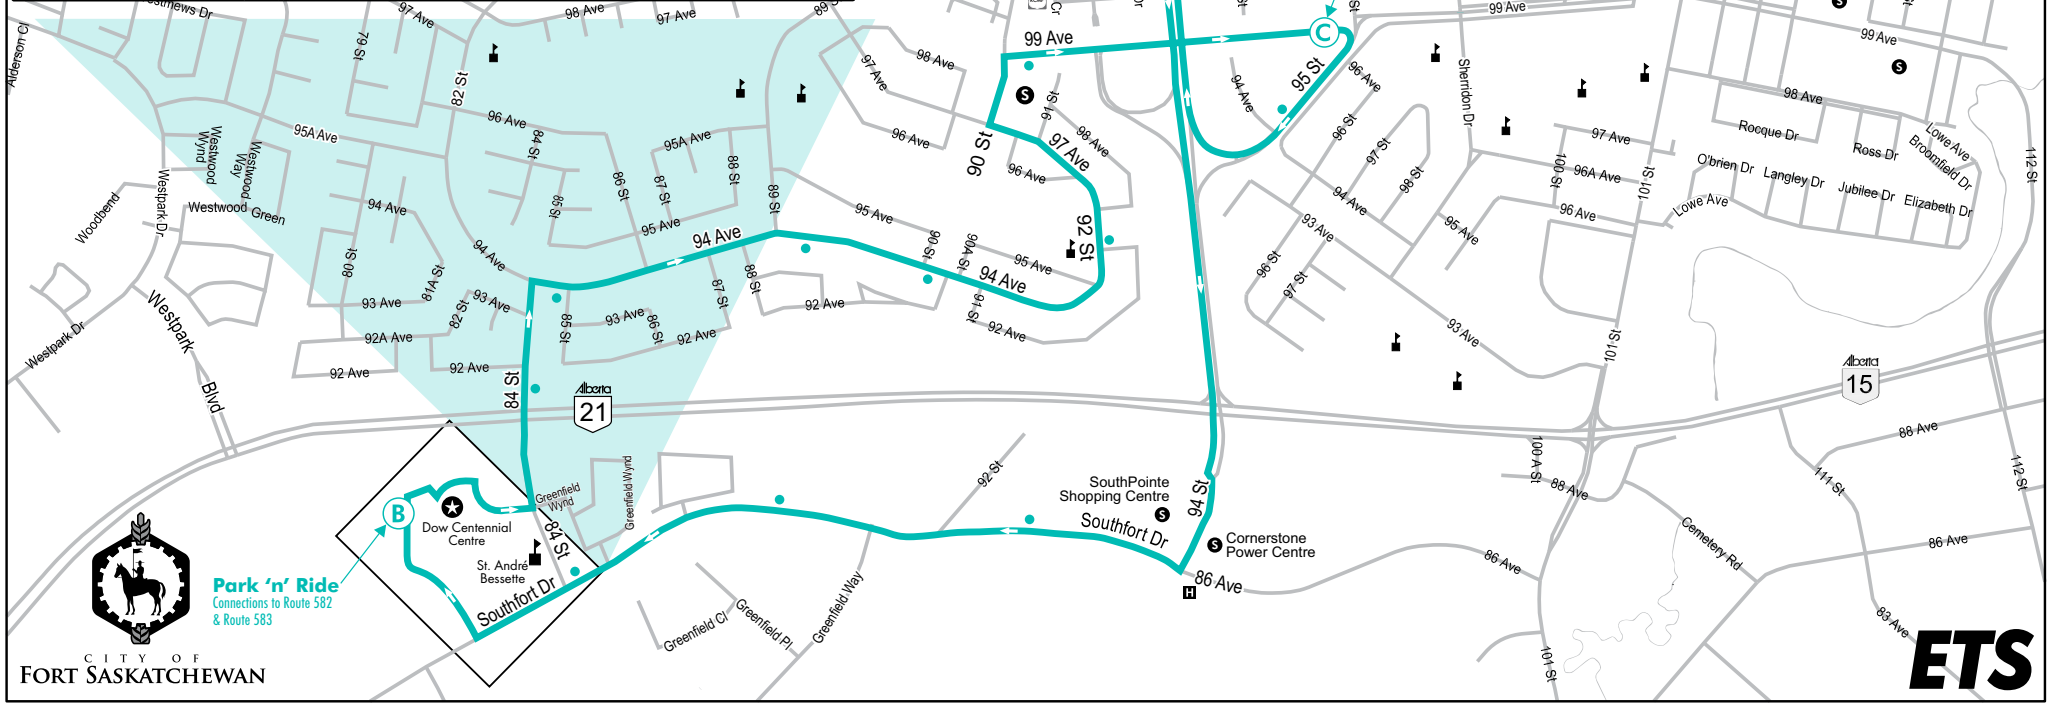

Fort Saskatchewan

ROUTE 580 Map revised April 29, 2018

— Bus Route	● Bus Stop
⊙ Express Service Stops as Indicated	🛍 Shopping Centre
🚏 Transit Centre	H Hospital
🚖 LRT & Transit Centre	🎓 School
🕒 Timing Point	⊕ Major Attraction

CITY OF FORT SASKATCHEWAN
Park 'n' Ride
Connections to Route 582 & Route 583

ETS